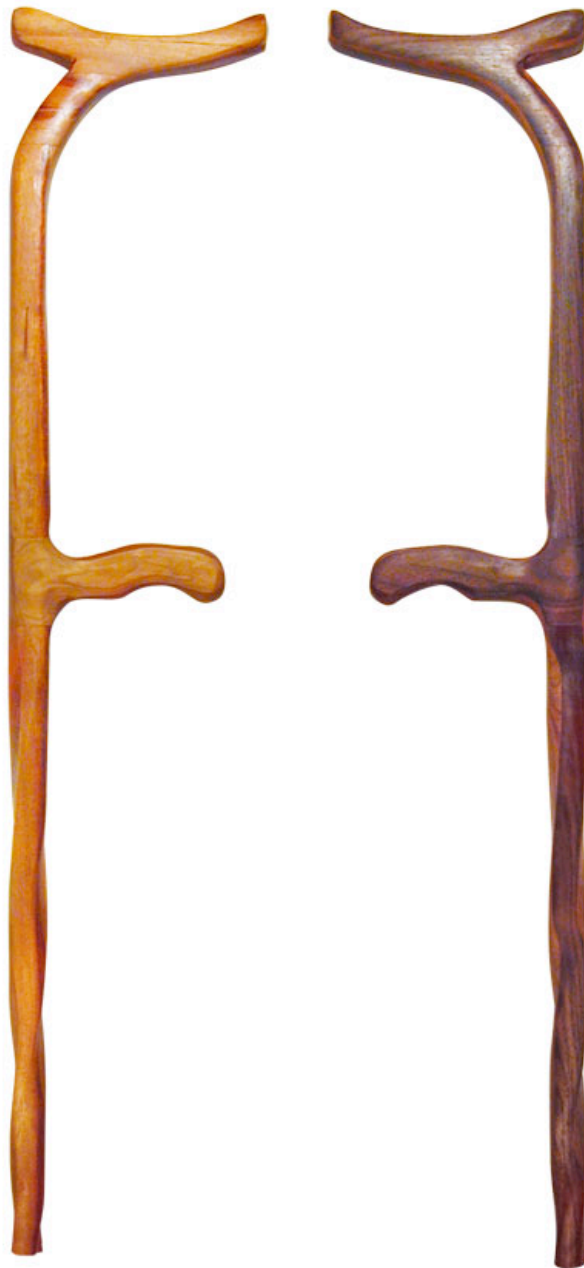

CRUTCHES

- Bailey Crutch

The dynamic of this crutch propels you as you walk. Made of three layers of wood strengthened from the handles up. One of my customers uses them while climbing mountains. They come straight, single spiral (shown here), or double spiraled.

- Curly Crutch

Fully laminated of 3 different colors of wood and made to fit; these crutches have a curly bottom section.

- Canadian Crutch

Laminated with 3 different color woods, can be straight, single spiral, or double spiraled.

The arm band is formed by bending 3 layers of Cherry and lined with leather.

The band flips up and down for convenience. Single Spiral (shown here).

- Mirrored Canadian Crutches

As you can see, one pair becomes two by shifting the crutches to the other side,

one pair for daytime, one for night. Available in Straight, Single Spiral, Double Spiral (shown here),